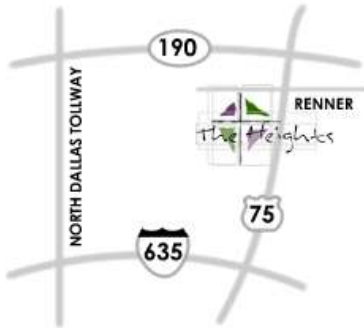

Do you want to visit a CHURCH in the area?

Here's four suggestions for you...

The Heights Baptist Church

9:15am College Bible Fellowship
10:50am Contemporary Worship
201 W Renner Road, Richardson 75080

GO WITH US:
*Meet in front of
Freshmen
Residence Hall
THURSDAY
NIGHTS
@ 6:45 pm*

FROM UTD: Go North on Waterview Parkway/
Independence Rd and turn right onto Renner Road (just
before the George Bush (190) The church will be on your
right before IH 75.

Willowbend Church

9:00am Life Enrichment Classes
10:30am Worship
5701 West Park Blvd., Plano 75093

GO WITH US:
*Meet in front of Freshmen
Residence Hall Sundays at 10:00am*

FROM UTD: Go North on Waterview Parkway/
Independence Rd and turn left at West Park Blvd. Church
will be on your right after crossing Preston Road.

First Baptist Church, Richardson

10:30am College Bible Study
11:30am Contemporary Worship
1001 N Central Expressway (75),
Richardson 75080

GO WITH US:
*Meet in front
of Freshmen
Residence Hall
Sundays at
10:00 am*